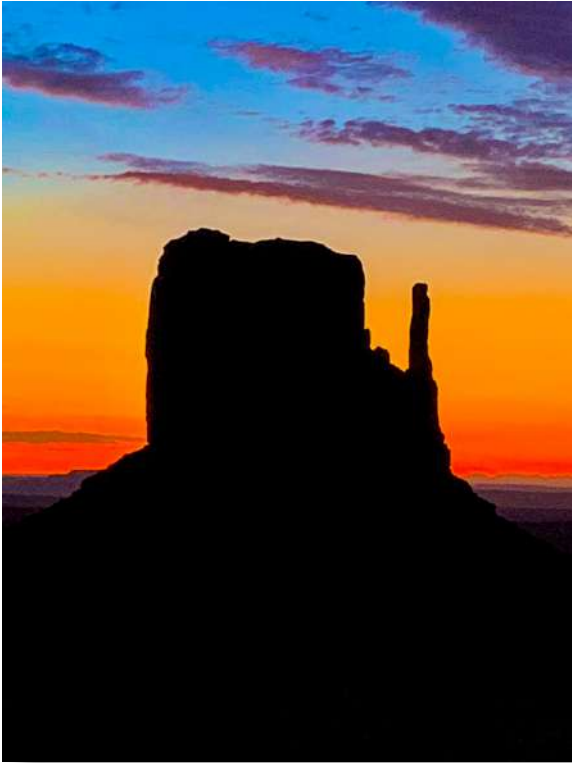

Winning Images - Group Red

1st Place

Monument Valley Sunrise
Fernando Ibanez