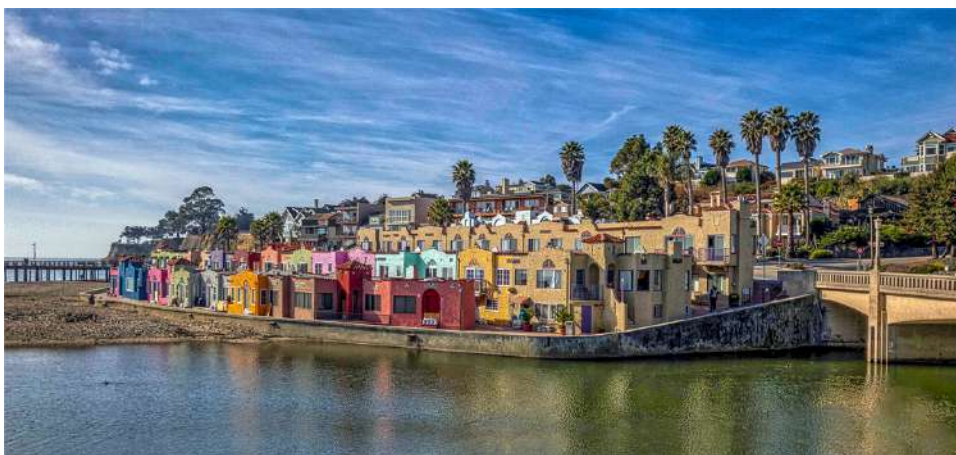

Brooks Leffler

STAR RATING: 3

Comment: The idea/concept is great because it is unexpected -- the lighting direction and contrast of the Frog and the Log should match up better -- matching the sharpness of the Frog and the DOF on the Log will create more of a cohesive image

Montana Pond, Upside down Reflection

Don Eastman

STAR RATING: 3

Comment: Very good alteration of reality/perception --- the viewer is not sure what they are looking at --- what is up --- what is down --- the bottom edge of the frame could be cropped without changing your story or show more to anchor the frame

Schwerin Castle, Upside down Reflection in Lake

Don Eastman

STAR RATING: 4

Comment: Very good alteration of reality/perception --- the viewer is not sure what they are looking at --- what is up --- what is down --- the bottom edge of the frame could be cropped without changing your story or show more to anchor the frame

Venetian Cottages Capitola

Charlie Gibson

STAR RATING: 3

Comment: Very attractive colors --- an unexpected color palette -- the ---second--- row of houses are not as interesting or colorful as the cottages --- a tighter framing will bring the visual focus more to the cottages - the water and the sky could use a bit more ---pop--- of color to compliment the cottages