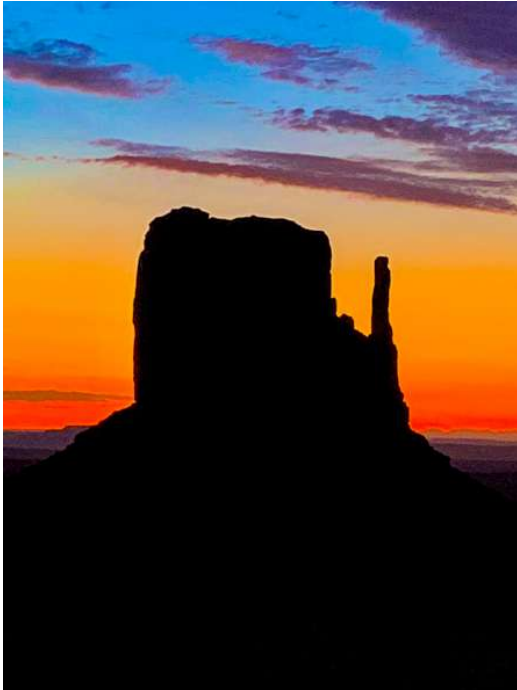

Creative (Open) - Group Red
Returns: July 19, 2023
Judge: Craig Mohr

All submitted images - winners appear at the end.

Monument Valley Sunrise

Fernando Ibanez

STAR RATING: 4

Comment: The color is very dynamic --- very strong visual focus --- excellent reimagining the traditional landscape --- the balance between the amber/blue axis really works in harmony with the silhouette

Chrysanthemum

Fernando Ibanez

STAR RATING: 3

Comment: Very exciting color --- strong visual focus --- a more uniform DOF will hold the viewers--- attention --- a bit less contrast/sharpening would help

Frog in a Log

Brooks Leffler

STAR RATING: 3

Comment: The idea/concept is great because it is unexpected -- the lighting direction and contrast of the Frog and the Log should match up better -- matching the sharpness of the Frog and the DOF on the Log will create more of a cohesive image

Montana Pond, Upside down Reflection

Don Eastman

STAR RATING: 3

Comment: Very good alteration of reality/perception --- the viewer is not sure what they are looking at --- what is up --- what is down --- the bottom edge of the frame could be cropped without changing your story or show more to anchor the frame